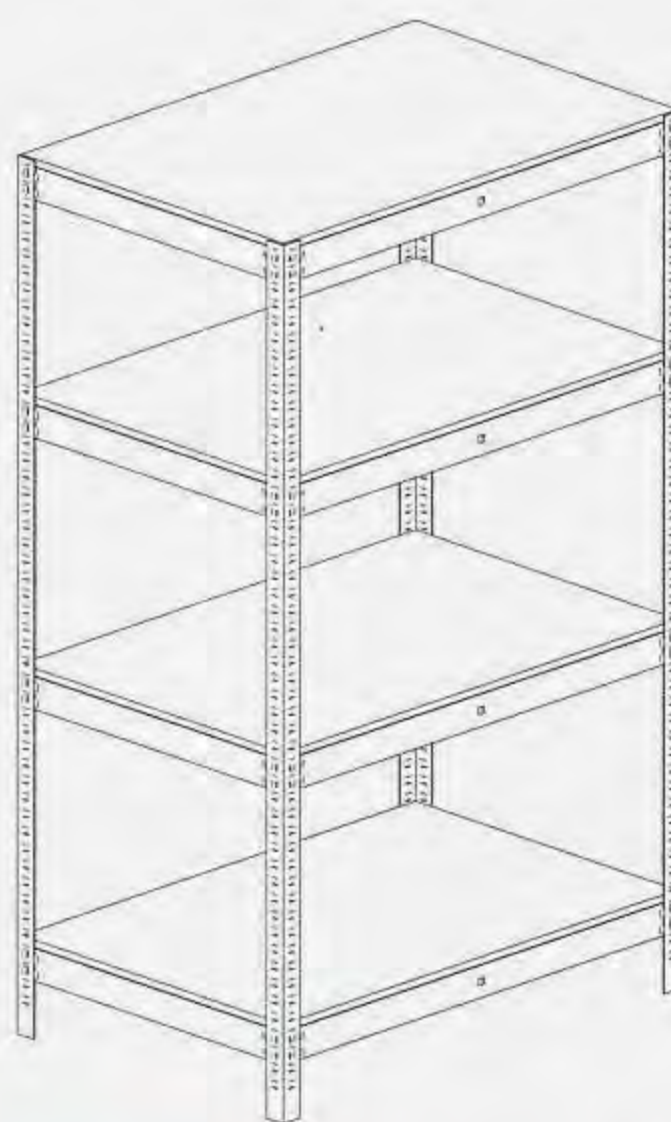

ESSEN

Storage Racks

貨架

重型貨架
Heavy Duty Storage Rack
CW-SH302
W2500 D620 H2400 mm

重型貨架
Heavy Duty Storage Rack
CW-SH302
W2500 D620 H2400 mm

重型貨架
Heavy Duty Storage Rack
CW-SH302
W2500 D620 H2400 mm

中型貨架
Medium Duty Storage Rack
CW-SH201
W1290 D600 H1800 mm

雙面貨架
Double Sided Storage Rack
CW-DJ-Y028
W1000 D1035 H2000 mm

● 重型貨架 Heavy Duty Storage Rack

- CW-SH301 體積 Size: W2500xD620xH2400mm
- CW-SH302 體積 Size: W2600xD1000xH2400mm
- CW-SH303 體積 Size: W2000xD620xH1000mm

● 中型貨架 Medium Duty Storage Rack

- CW-SH201 體積 Size: W1290xD600xH1800 mm
- CW-SH202 體積 Size: W900xD450xH2100 mm

● 輕型貨架 Light Duty Storage Rack

- CW-SH101 體積 Size: W900xD600xH1500mm
- CW-SH102 體積 Size: W900xD450xH1200mm