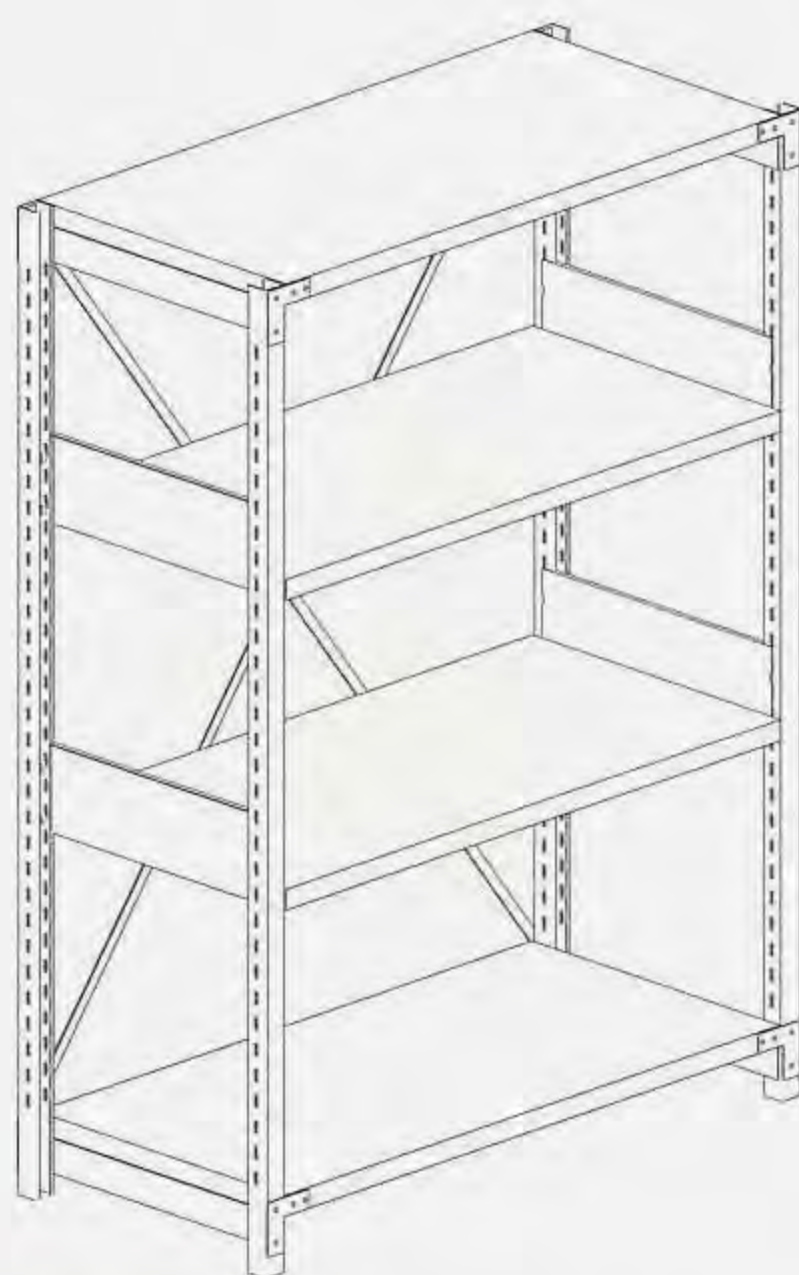

ESSEN

Storage Racks

貨架

重型貨架
Heavy Duty Storage Rack
CW-SH302
W2500 D620 H2400 mm

重型貨架
Heavy Duty Storage Rack
CW-SH302
W2500 D620 H2400 mm

重型貨架
Heavy Duty Storage Rack
CW-SH302
W2500 D620 H2400 mm

中型貨架
Medium Duty Storage Rack
CW-SH201
W1290 D600 H1800 mm

重型貨架及工具箱
Heavy Duty Storage Rack and Tool Cabinet

重型貨架
Heavy Duty Storage Rack
CW-SH303
W2000 D600 H1000 mm

中型貨架
Medium Duty Storage Rack
CW-SH201
W1290 D600 H1800 mm

中型貨架
Medium Duty Storage Rack
CW-SH201
W1290 D600 H1800 mm

雙面貨架
Double Sided Storage Rack
CW-DJ-Y028
W1000 D1035 H2000 mm

● 重型貨架 Heavy Duty Storage Rack

- CW-SH301 體積 Size: W2500xD620xH2400mm
- CW-SH302 體積 Size: W2600xD1000xH2400mm
- CW-SH303 體積 Size: W2000xD620xH1000mm

● 中型貨架 Medium Duty Storage Rack

- CW-SH201 體積 Size: W1290xD600xH1800 mm
- CW-SH202 體積 Size: W900xD450xH2100 mm

● 輕型貨架 Light Duty Storage Rack

- CW-SH101 體積 Size: W900xD600xH1500mm
- CW-SH102 體積 Size: W900xD450xH1200mm