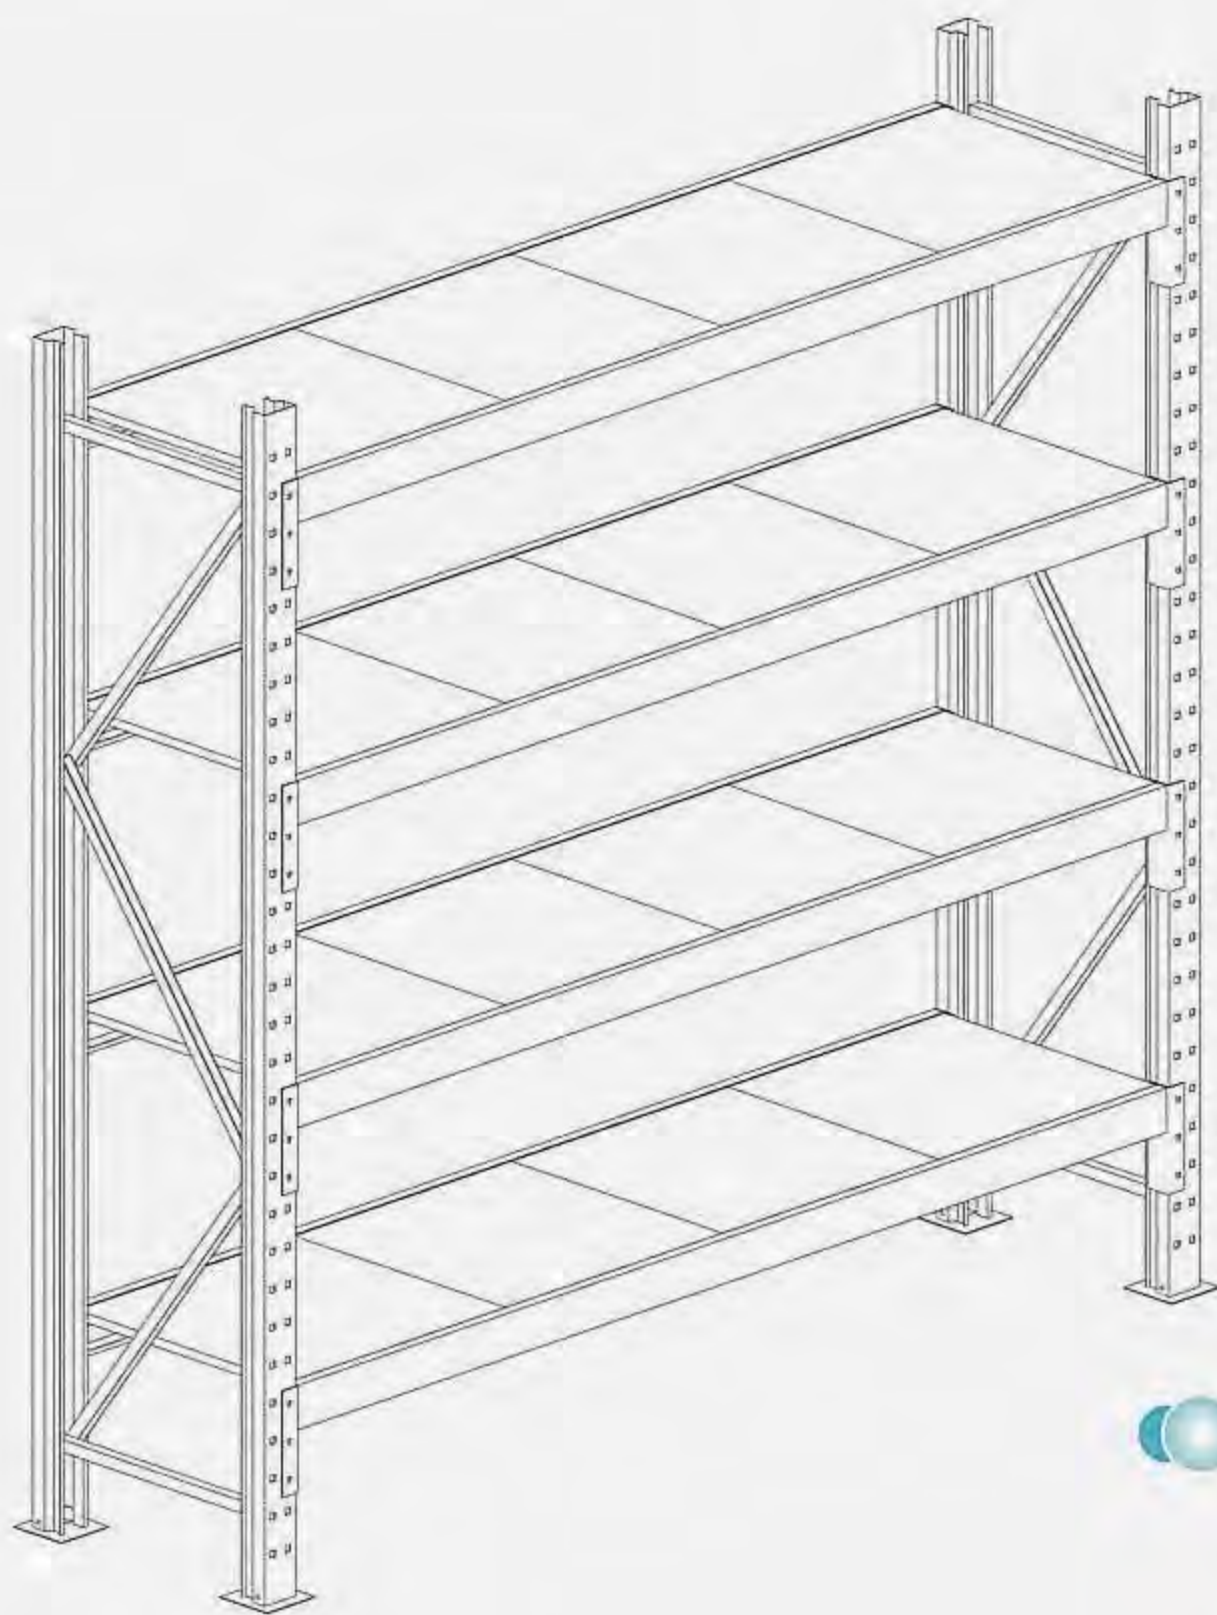

ESSEN

Storage Racks

貨架

重型貨架
Heavy Duty Storage Rack
CW-SH302
W2500 D620 H2400 mm

重型貨架
Heavy Duty Storage Rack
CW-SH302
W2500 D620 H2400 mm

重型貨架
Heavy Duty Storage Rack
CW-SH302
W2500 D620 H2400 mm

中型貨架
Medium Duty Storage Rack
CW-SH201
W1290 D600 H1800 mm

重型貨架及工具箱
Heavy Duty Storage Rack and Tool Cabinet

重型貨架
Heavy Duty Storage Rack
CW-SH303
W2000 D600 H1000 mm

中型貨架
Medium Duty Storage Rack
CW-SH201
W1290 D600 H1800 mm

中型貨架
Medium Duty Storage Rack
CW-SH201
W1290 D600 H1800 mm

雙面貨架
Double Sided Storage Rack
CW-DJ-Y028
W1000 D1035 H2000 mm

● 重型貨架 Heavy Duty Storage Rack

- CW-SH301 體積 Size: W2500xD620xH2400mm
- CW-SH302 體積 Size: W2600xD1000xH2400mm
- CW-SH303 體積 Size: W2000xD620xH1000mm