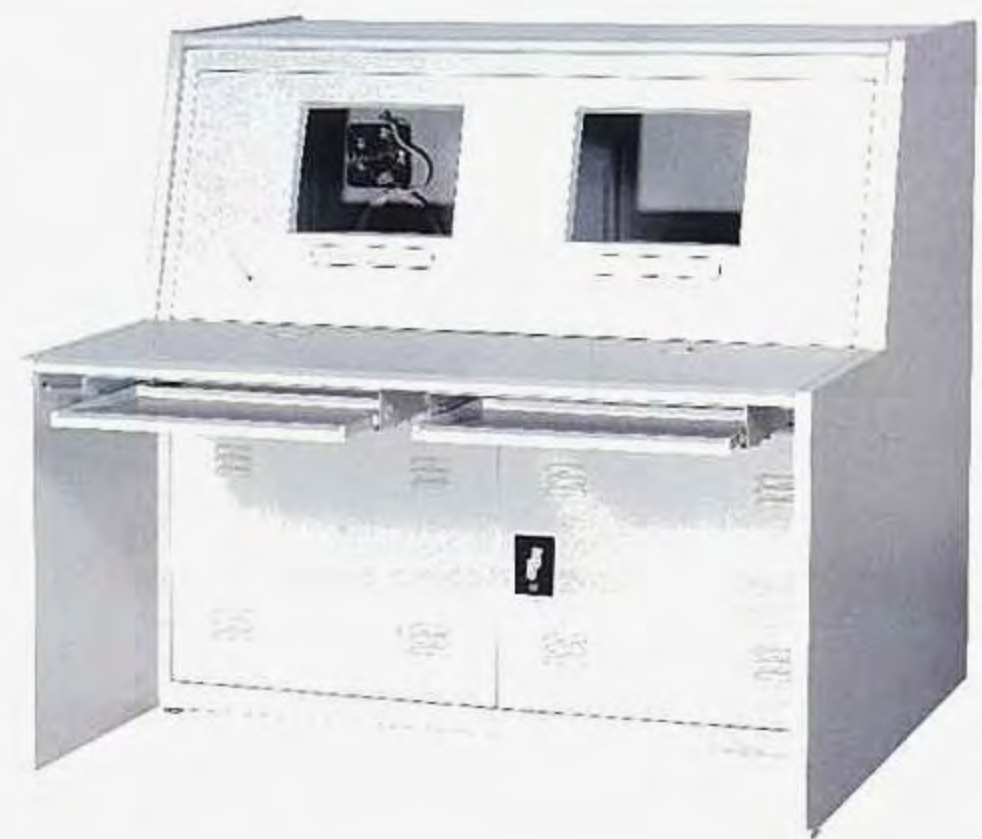

ESSEN

Control Console

控 制 枱

控制枱

- 1、本公司可按照客户要求,提供多款不同的控制櫃枱,能放置19吋儀器或一般顯示儀器。
- 2、操作枱系列產品採用全鋼結構,整板折彎成型,結構緊固,外形美觀堅固,創新的設計,完美的功能,用戶在使用時更加方便。
- 3、前面板可安裝顯示器,枱面上可安裝鍵盤、滑鼠、電話等設備,枱面下部是和放置主機和其他設備。可根據用戶需求增加轉角設計。
- 4、採用優質冷軋鋼板,經防銹處理,表面靜電噴塗

Our control consoles are made to clients' specifications and in either straight or curved configurations. The consoles can be made to house display panels and standard EIA 19 inch equipments.

Constructed with galvanized steel and finished with powder coating our consoles are strong, functional and ergonomically pleasing to use.

The above desk section usually houses the display, telephone and communication system with under desk keyboard tray. The lower part stores all the main computer equipments.

機場控制塔
Airport Control Console

控制枱
Control Console

監控枱
Security Console

監控枱
Security Console

體積size:按客户要求訂做
Tailor Made To Client's Specification

控制檯
Control Console

監控檯
Security Console

站立式控制檯
Site Control Console

控制檯
Control Console